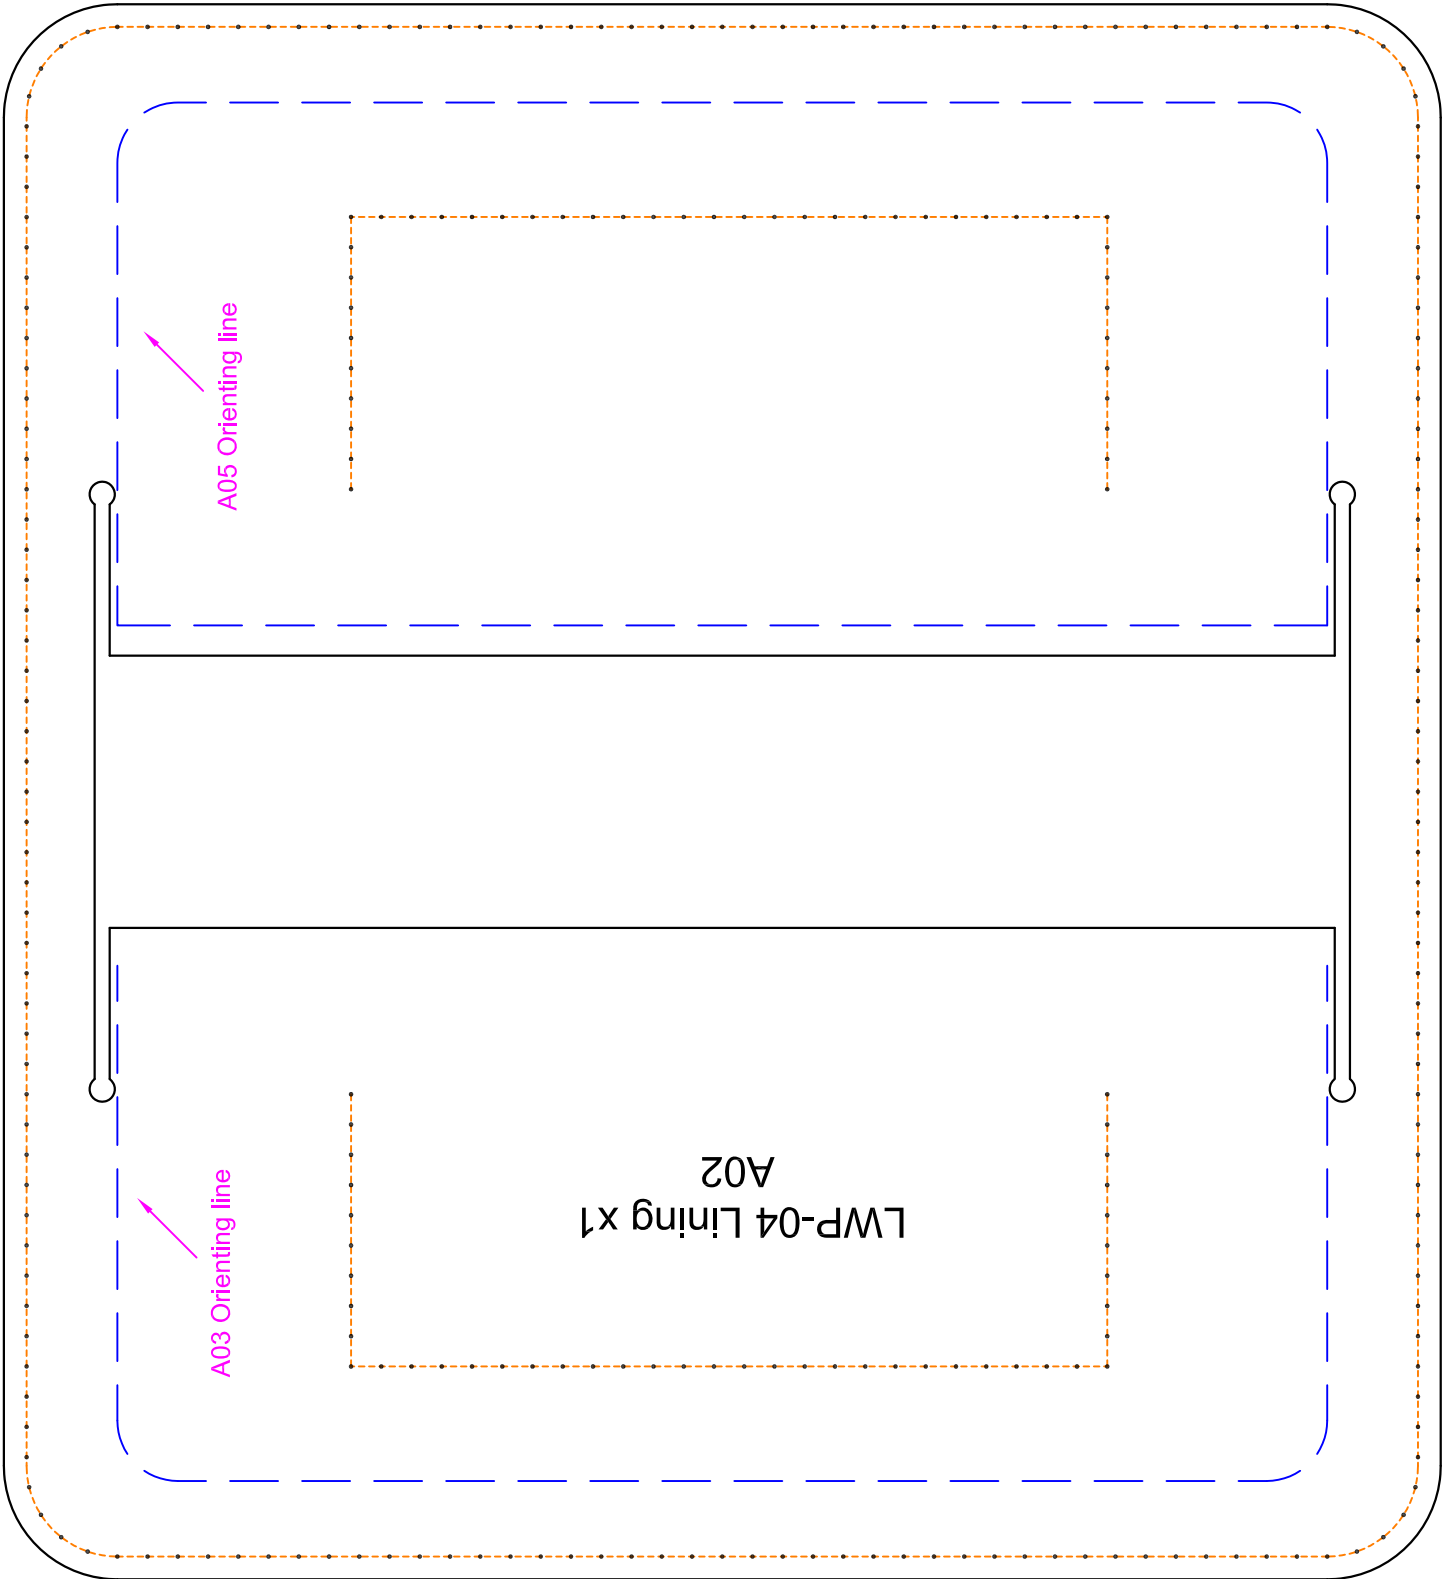

LWP-04 Surface x1
A01

A09 orienting line

LWP-04 Zipper bag x1
A03

Note: RIRI M4 17CM
zipper is advised

LWP-04 Zipper bag gusset x1
A04

LWP-04 Hook x1
A09