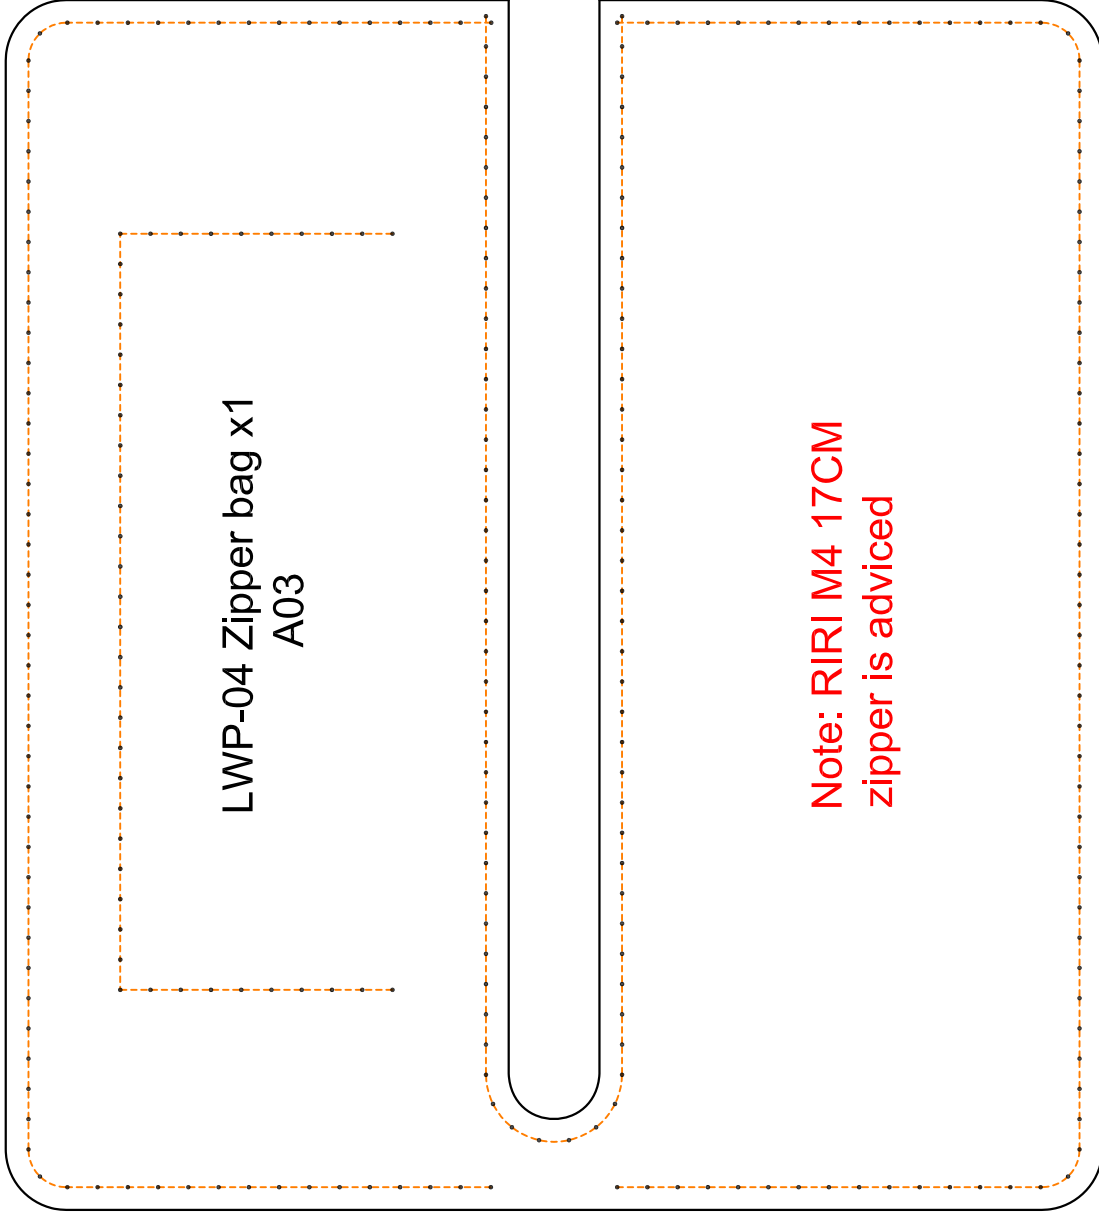

LWP-04 Surface x1
A01

A09 orienting line

LWP-04 Zipper bag x1
A03

Note: RIRI M4 17CM
zipper is advised

LWP-04 Zipper bag gusset x1
A04

LWP-04 Hook x1
A09