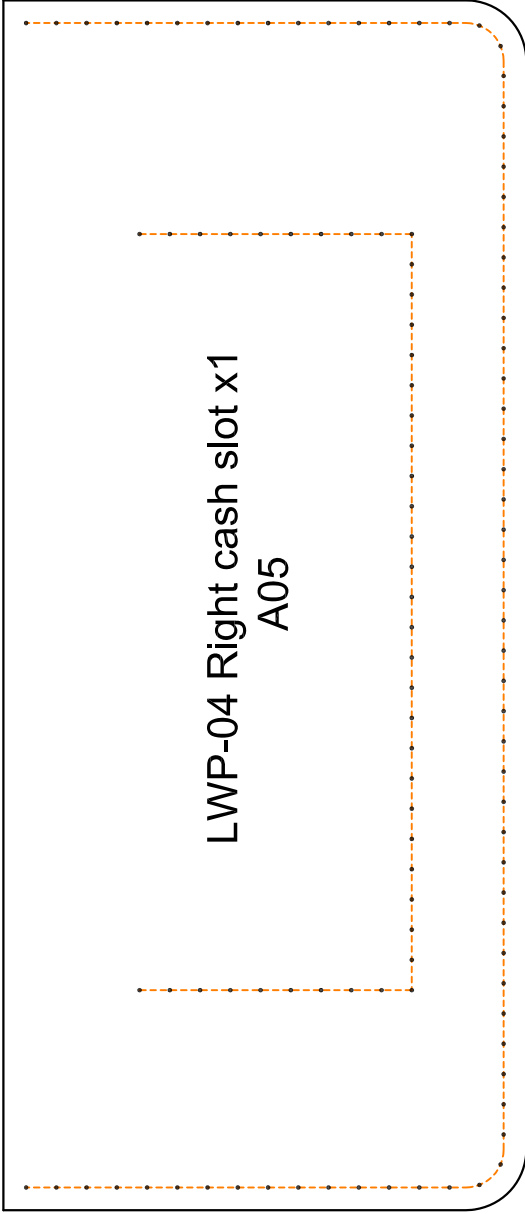

LWP-04 Surface x1
A01

A09 orienting line

LWP-04 Zipper bag x1
A03

Note: RIRI M4 17CM
zipper is advised

LWP-04 Zipper bag gusset x1
A04

LWP-04 Hook x1
A09