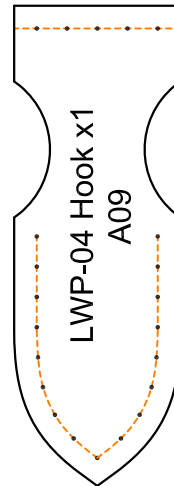

LWP-04 Surface x1
A01

A09 orienting line

LWP-04 Zipper bag x1
A03

Note: RIRI M4 17CM
zipper is advised

LWP-04 Zipper bag gusset x1
A04

LWP-04 Hook x1
A09