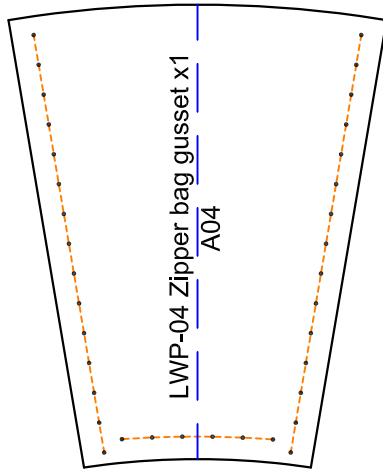

LWP-04 Surface x1
A01

A09 orienting line

LWP-04 Zipper bag x1
A03

Note: RIRI M4 17CM
zipper is advised

LWP-04 Zipper bag gusset x1
A04

LWP-04 Hook x1
A09